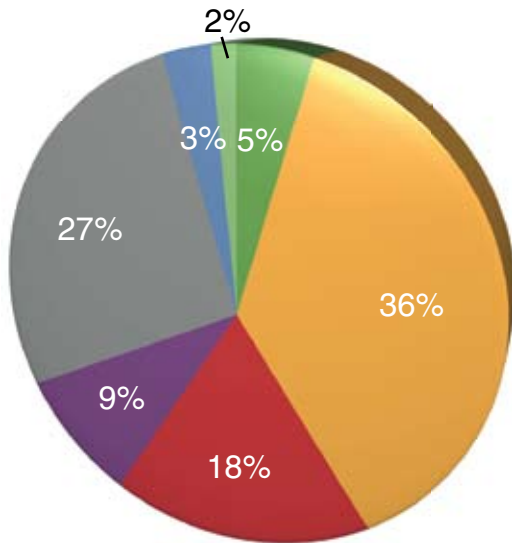

Fundraising

SUPPORT YOUR CLASS – AND THE ANNUAL FUND – AS WE KICK OFF A NEW YEAR!

Thank you to our alumni donors, we raised $11,915 in the 2008-09 giving year (data collected as of August 17). Those gifts were contributed by 66 donors, or 8% of our 816 living alumni. Tau Company relies solely on alumni contributions to keep you connected with your Delt brothers through publication of Tau Tales and other communications. We need more participation from our alumni base to keep our alumni relations program strong!

The chart to the left represents the percentage of alumni from each decade (by graduation year) that make up our donor base.

Step up to the challenge and represent your class by making a contribution to kick off the 2009-10 giving year. You can make a donation by calling 800-975-6699 or online at www.psudelts.org.